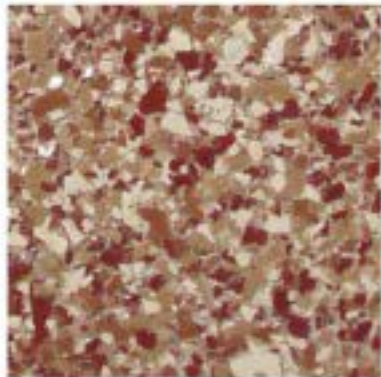

Color Chip Blends TC-60

westcoat[®]
SPECIALTY COATING SYSTEMS

C O L O R C H A R T

Applied at Full Broadcast

Taupe Tweed | 111

Sandstone | 109

Shadow | 107

Forest | 103

Atascadero | 100

Dove Gray | 102

Granite | 104

Storm Cloud | 110

Autumn | 101

Niagara | 106

Mocha Tweed | 105

Desert Storm | 112

Rose | 116

Cappuccino | 114

Pecan | 115

Pistachio | 113

CAUTION:

Color will vary. This chart is for reference only. Please request an actual color sample or apply sample on site before beginning any project. See reverse for suggested base colors.